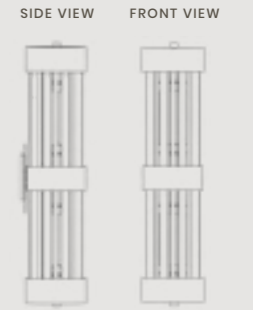

Wall Light

REF. 9623.15
H 80 cm 31.4 in | $\varnothing$ 15 cm 5.9 in
12 bulbs G9