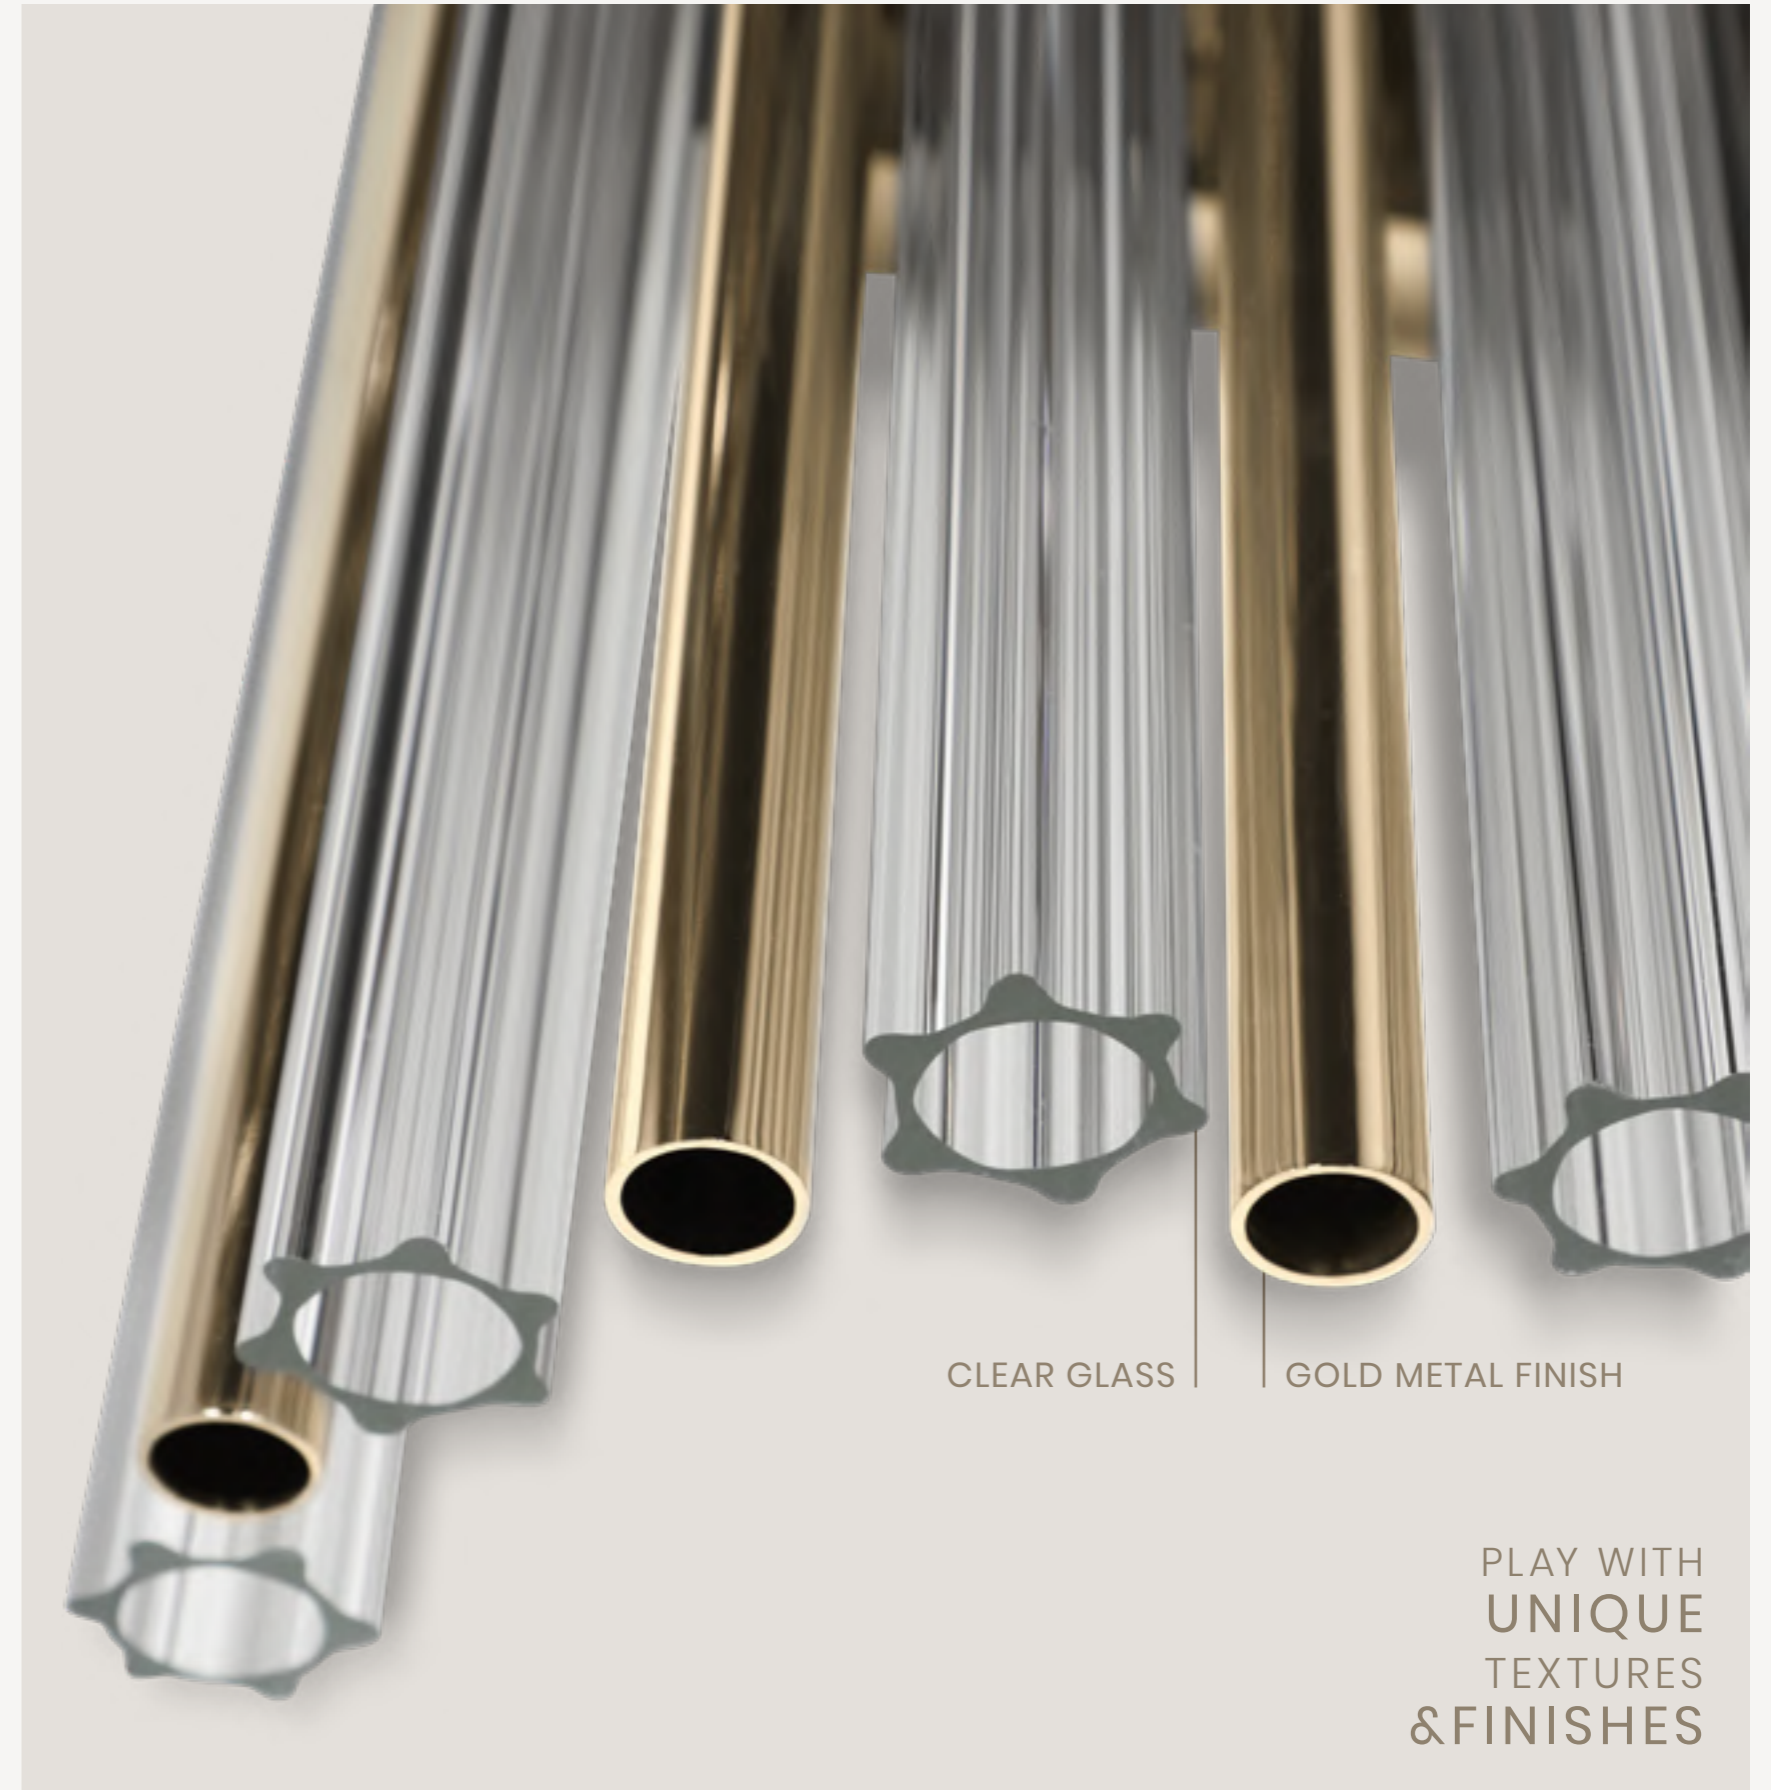

REF. 9620.120
 H 60 cm 23.6 in
 dø 120 cm 47 in

REF. 9620.100
 H 60 cm 23.6 in
 dø 100 cm 39 in

REF. 9620.80
 H 60 cm 23.6 in
 dø 80 cm 31 in

REF. 9620.60
 H 60 cm 23.6 in
 dø 60 cm 23.6 in

Snooker

An extremely versatile fixture with an exclusive beauty and elegance.

GOLD METAL FINISH

BLACK NICKEL METAL FINISH

REF 9622.6

H 70 cm 27.5 in | dø 23 cm 9 in
6 bulbs G9

CLEAR GLASS

GOLD METAL FINISH

PLAY WITH
UNIQUE
TEXTURES
& FINISHES

PROJECT BY: PCU ARCHITECTURE, ROMANIA
FEATURED PRODUCTS: HALMA SUSPENSION | HALMA WALL LIGHT