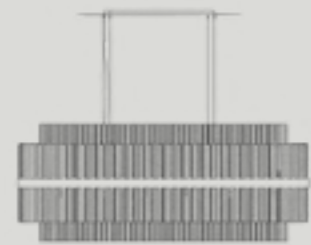

REF. 9620.120
 H 60 cm 23.6 in
 dø 120 cm 47 in

REF. 9620.100
 H 60 cm 23.6 in
 dø 100 cm 39 in

REF. 9620.80
 H 60 cm 23.6 in
 dø 80 cm 31 in

REF. 9620.60
 H 60 cm 23.6 in
 dø 60 cm 23.6 in

Snooker

An extremely versatile fixture with an exclusive beauty and elegance.

REF. 9620.120X40

H 60 cm 23.6 in | W 120 cm 47.2 in
D 40 cm 15.7 in | 45 kg 99.2 lb
36 bulbs 40W max | G9

REF. 9620.150X40

H 60 cm 23.6 in | W 150 cm 59 in
D 40 cm 15.7 in

SIDE VIEW

HEXAGONAL
GLASS

PROJECT BY: JOÃO FERNANDES, PORTUGAL
FEATURED PRODUCTS: HALMA SNOOKER | HALMA WALL LIGHT