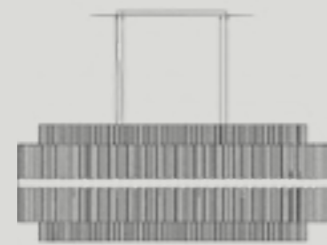

REF. 9620.120
 H 60 cm 23.6 in
 dø 120 cm 47 in

REF. 9620.100
 H 60 cm 23.6 in
 dø 100 cm 39 in

REF. 9620.80
 H 60 cm 23.6 in
 dø 80 cm 31 in

REF. 9620.60
 H 60 cm 23.6 in
 dø 60 cm 23.6 in

Snooker

An extremely versatile fixture with an exclusive beauty and elegance.

REF. 9620.120X40

H 60 cm 23.6 in | W 120 cm 47.2 in
D 40 cm 15.7 in | 45 kg 99.2 lb
36 bulbs 40W max | G9

REF. 9620.150X40

H 60 cm 23.6 in | W 150 cm 59 in
D 40 cm 15.7 in

SIDE VIEW

HEXAGONAL
GLASS

PROJECT BY: JOÃO FERNANDES, PORTUGAL
FEATURED PRODUCTS: HALMA SNOOKER | HALMA WALL LIGHT