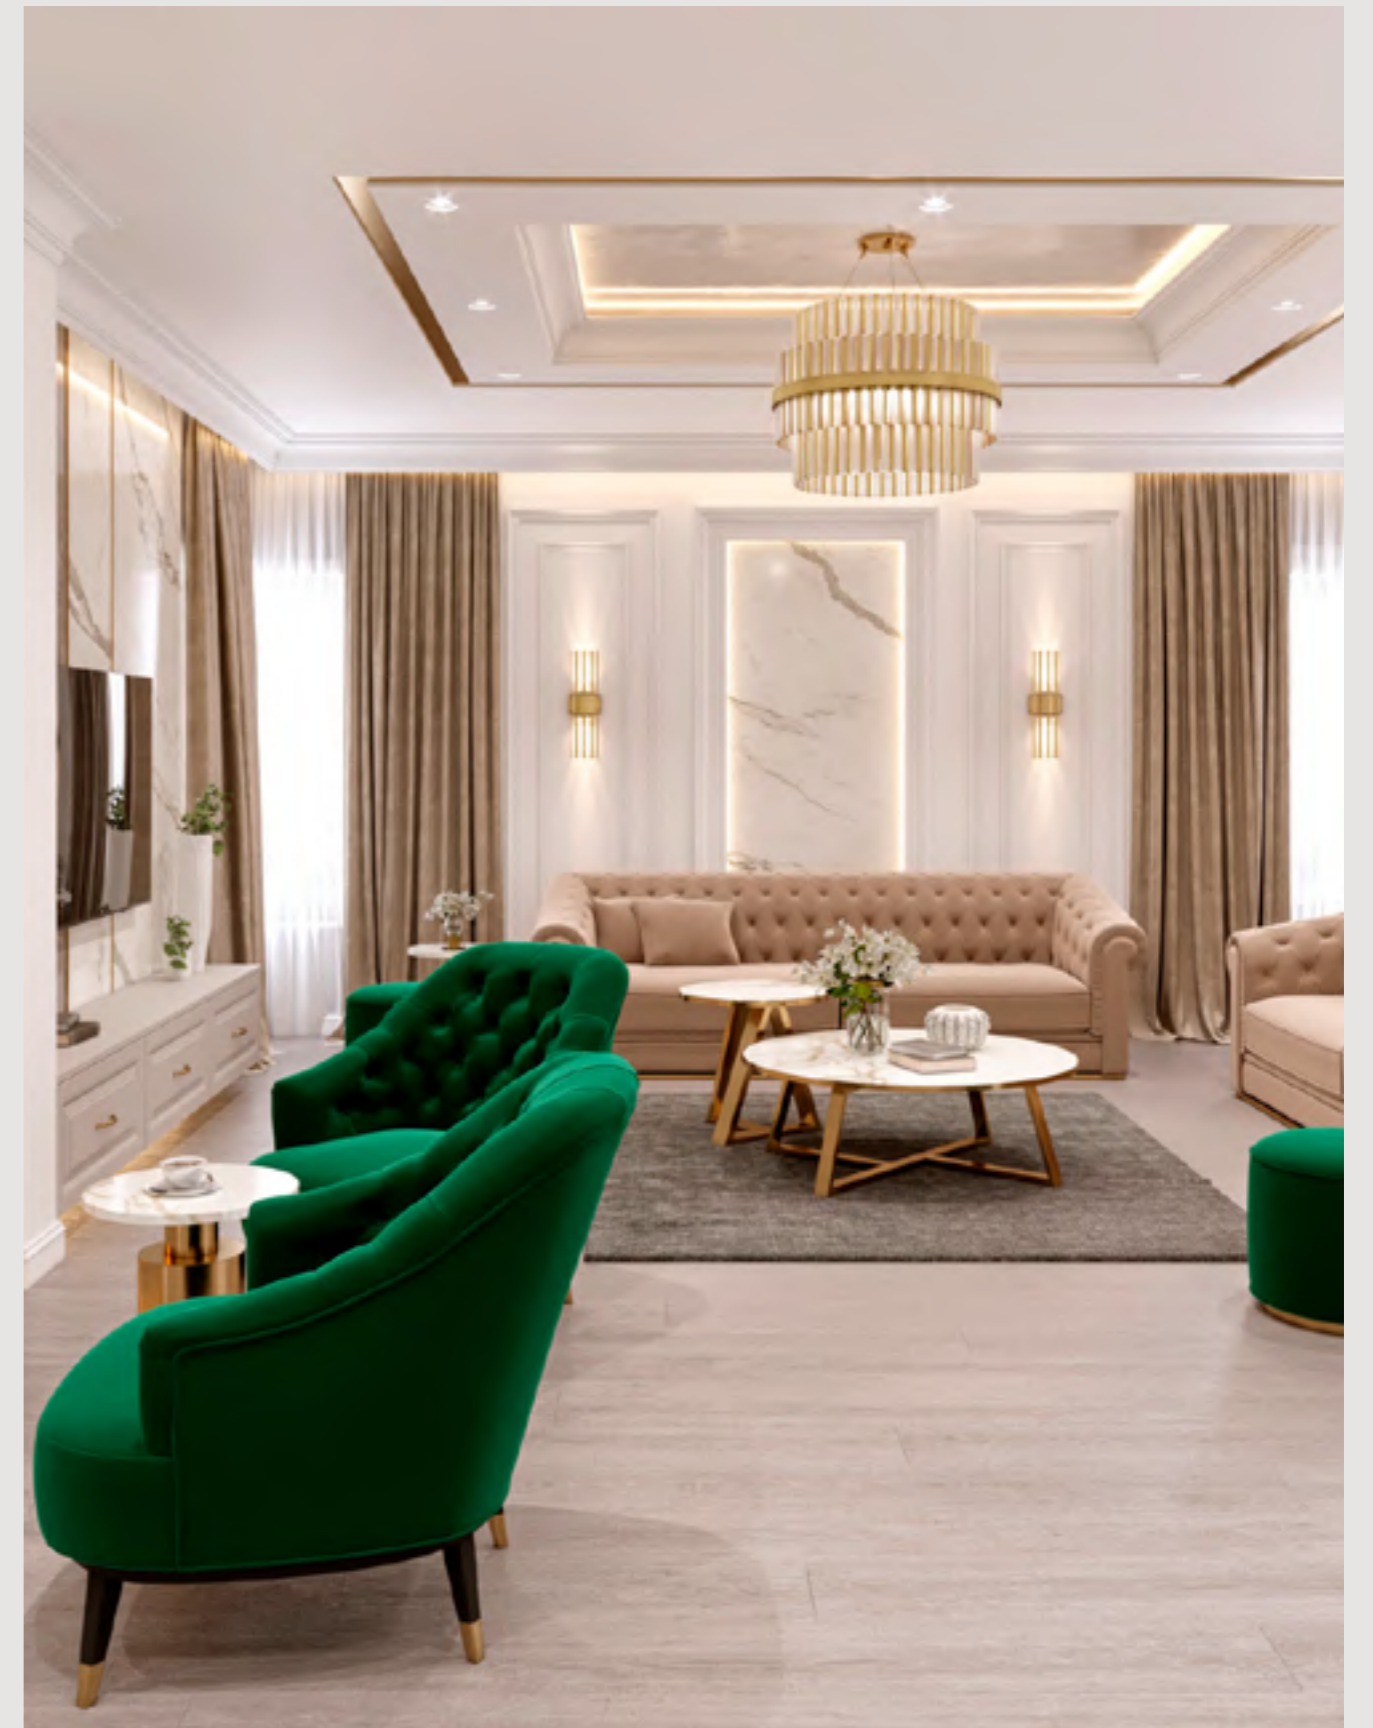

PROJECT BY: PCU ARCHITECTURE, ROMANIA
FEATURED PRODUCTS: HALMA SUSPENSION | HALMA WALL LIGHT