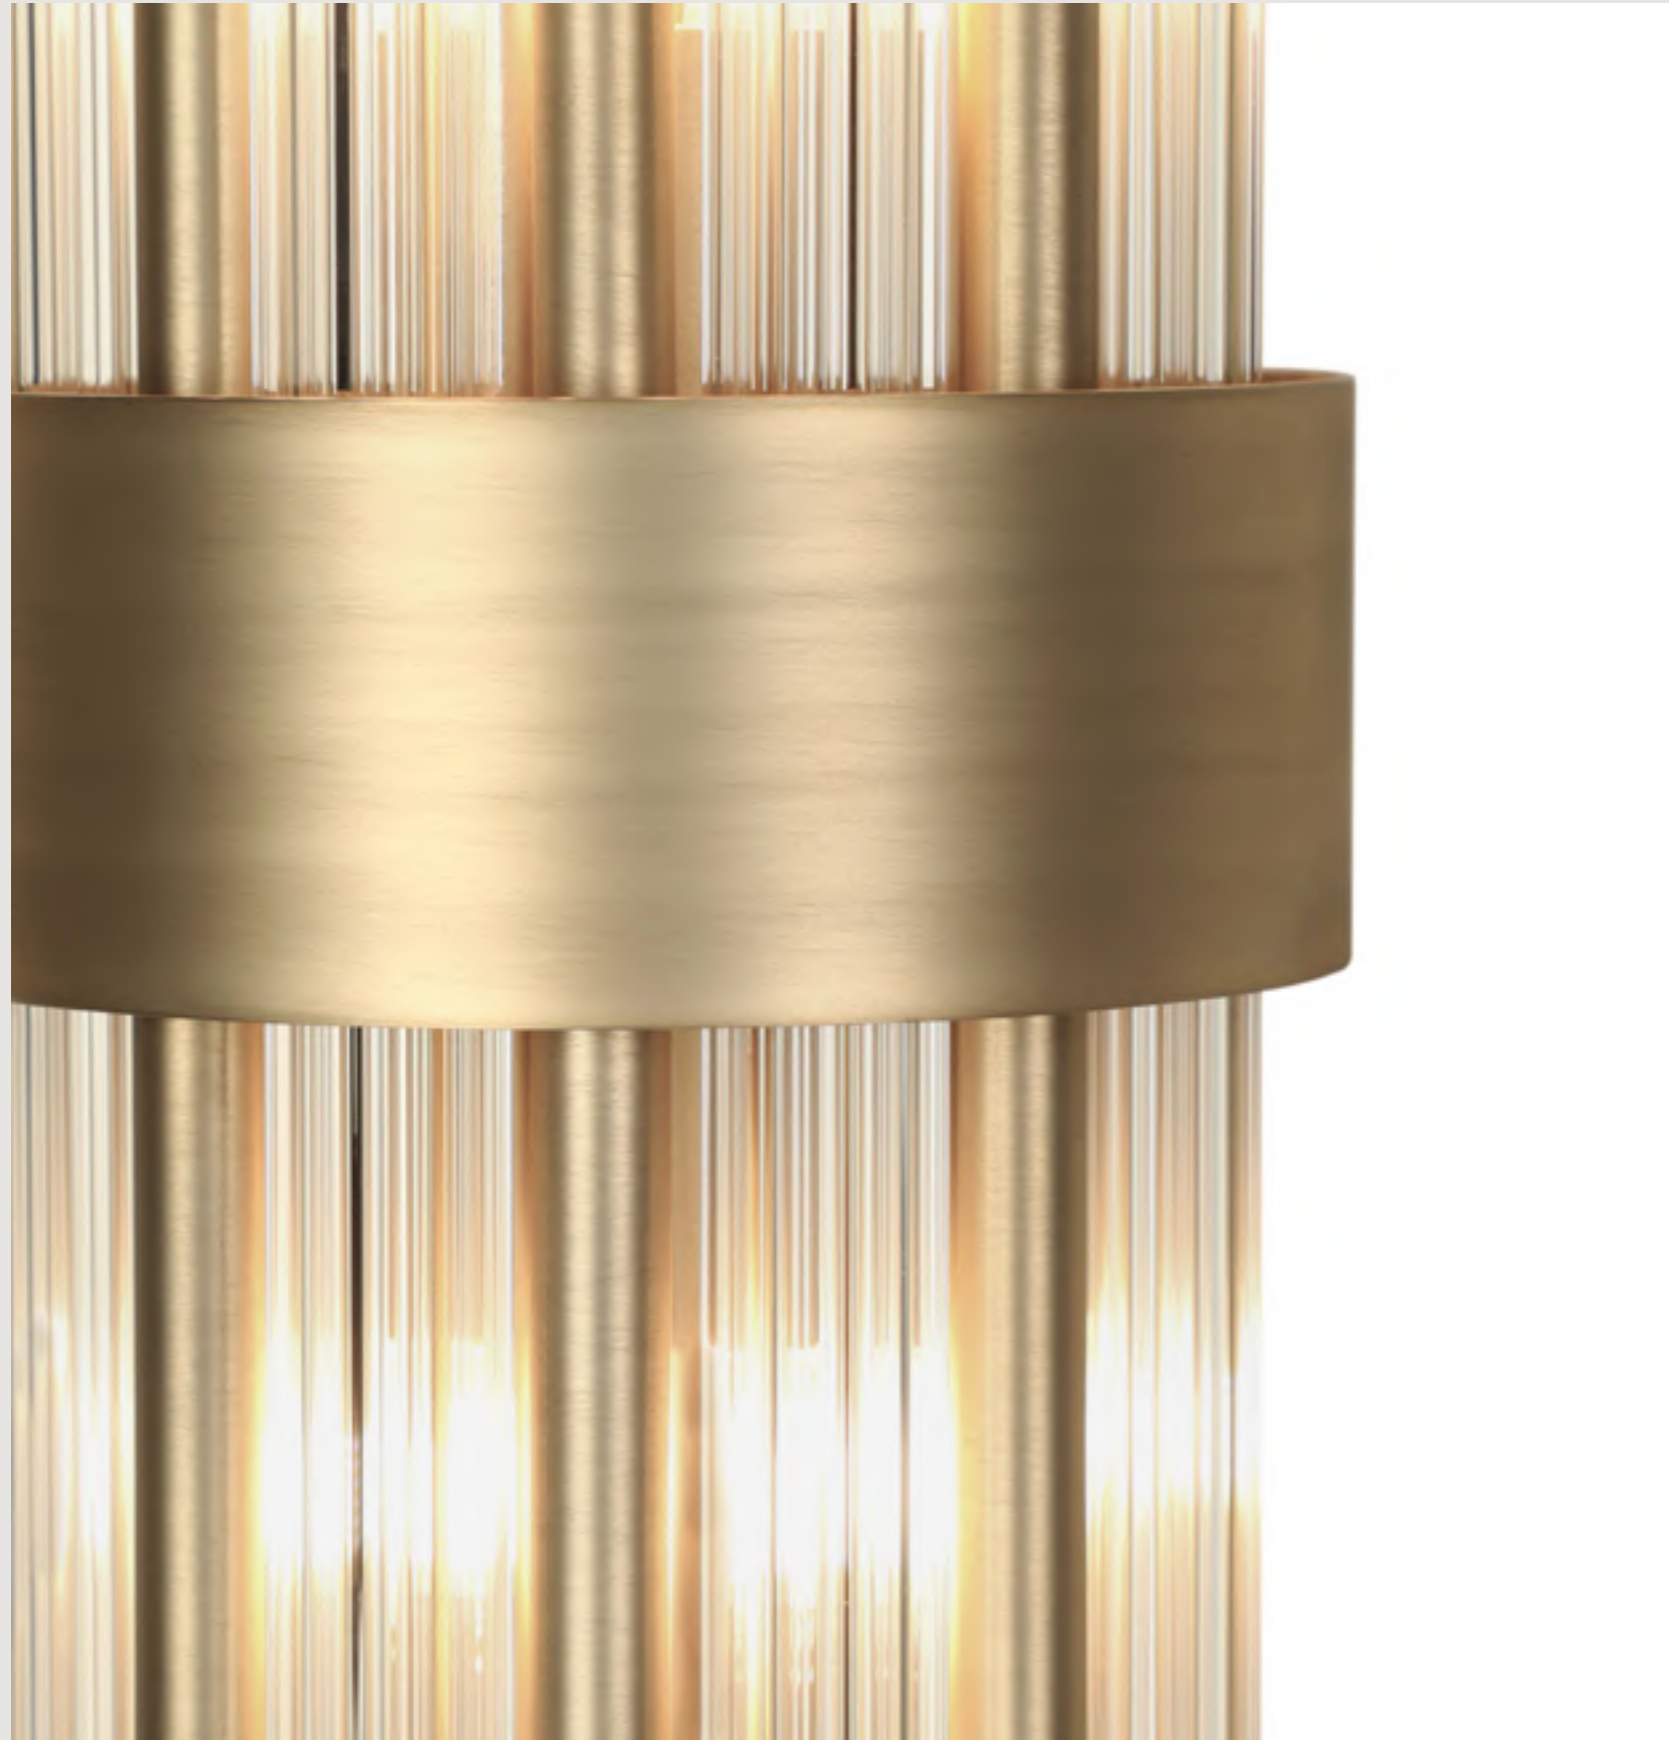

REF. 9620.120
 H 60 cm 23.6 in
 dø 120 cm 47 in

REF. 9620.100
 H 60 cm 23.6 in
 dø 100 cm 39 in

REF. 9620.80
 H 60 cm 23.6 in
 dø 80 cm 31 in

REF. 9620.60
 H 60 cm 23.6 in
 dø 60 cm 23.6 in

Snooker

An extremely versatile fixture with an exclusive beauty and elegance.

GOLD METAL FINISH

BLACK NICKEL METAL FINISH

REF 9622.6

H 70 cm 27.5 in | dø 23 cm 9 in
6 bulbs G9

CLEAR GLASS

GOLD METAL FINISH

PLAY WITH
UNIQUE
TEXTURES
& FINISHES

PROJECT BY: PCU ARCHITECTURE, ROMANIA
FEATURED PRODUCTS: HALMA SUSPENSION | HALMA WALL LIGHT